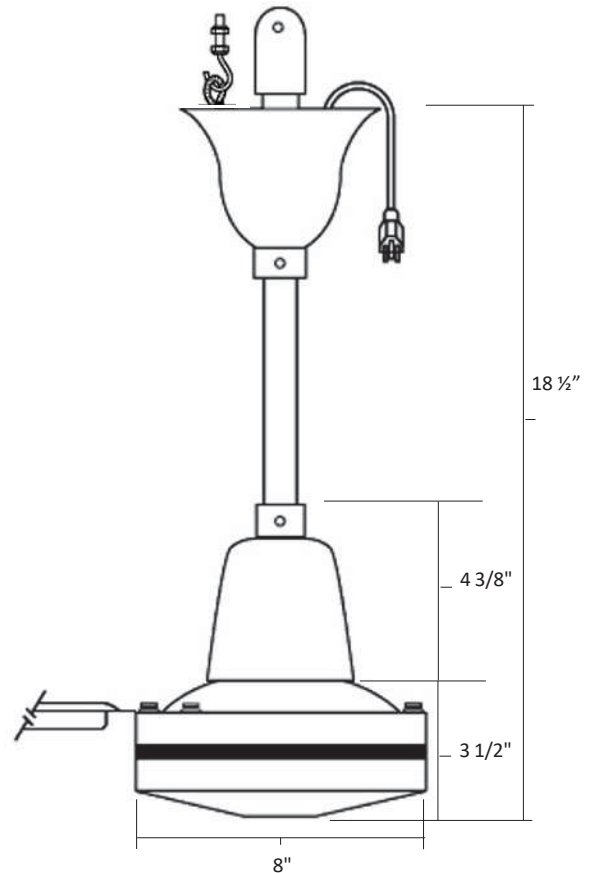

ENVIROFAN

Gold Line – 160F-7 BLK

Specifications:

Fan Diameter: 56"

Color: Black

Weight: 23 lbs.

Direction: Downblowing Only

Coverage Area: 2400 sq.ft.

RPM: 337

Amps: .725

Watts: 86.86

Volts: 120V, 60 Hz

Wiring: Cord & Plug (Plug extends about 16" from top)

EnergyGuide

Estimated Yearly Energy Cost: $24.35

Cubic Feet per Minute (CFM): 7724 **

CFM/Watt: 88.94

Based on 12 cents per kWh and 6.4 hours use per day

Your cost depends on rates and use

All estimates based on typical use

The higher the airflow, the more air the fan will move

Features:

Thermo Protected Motor

Secondary Support Cable - Extends about 18" from top

Cast Iron Motor Housing

Aluminum Blades

UL 507 Listed

10" Downrod (1" OD)

5 Year Warranty

2 Mounting Options: J-Bolt or EZ Mount Bracket to UL approved fan box

Note: Per UL 507 Regulations, fan blades must be 10 feet or more above floor
If fan blades are less than 10 feet above floor, a ceiling fan guard is required
CFM Measured from fan hung from 10' high ceiling with standard downrod

Technical specifications subject to change without notice

Northwest Envirofan

A Division of Northwest Environmental Systems, Inc.

Envirofan Ceiling Fans • Protecto-Guard Ceiling Fan Guards • Fan Controls

info@envirofan.com
(920) 235-7808
www.envirofan.com