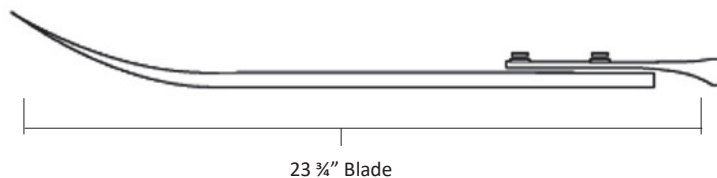

ENVIROFAN

Gold Line – 160F-7 BLK

Specifications:

Fan Diameter: 56"

Color: Black

Weight: 23 lbs.

Direction: Downblowing Only

Coverage Area: 2400 sq.ft.

RPM: 337

Amps: .725

Watts: 86.86

Volts: 120V, 60 Hz

Wiring: Cord & Plug (Plug extends about 16" from top)

EnergyGuide

Estimated Yearly Energy Cost: $24.35

Cubic Feet per Minute (CFM): 7724 **

CFM/Watt: 88.94

Based on 12 cents per kWh and 6.4 hours use per day

Your cost depends on rates and use

All estimates based on typical use

The higher the airflow, the more air the fan will move

Features:

Thermo Protected Motor

Secondary Support Cable - Extends about 18" from top

Cast Iron Motor Housing

Aluminum Blades

UL 507 Listed

10" Downrod (1" OD)

5 Year Warranty

2 Mounting Options: J-Bolt or EZ Mount Bracket to UL approved fan box

Note: Per UL 507 Regulations, fan blades must be 10 feet or more above floor
If fan blades are less than 10 feet above floor, a ceiling fan guard is required
CFM Measured from fan hung from 10' high ceiling with standard downrod

Technical specifications subject to change without notice

Northwest Envirofan

A Division of Northwest Environmental Systems, Inc.

Envirofan Ceiling Fans • Protecto-Guard Ceiling Fan Guards • Fan Controls

info@envirofan.com
(920) 235-7808
www.envirofan.com