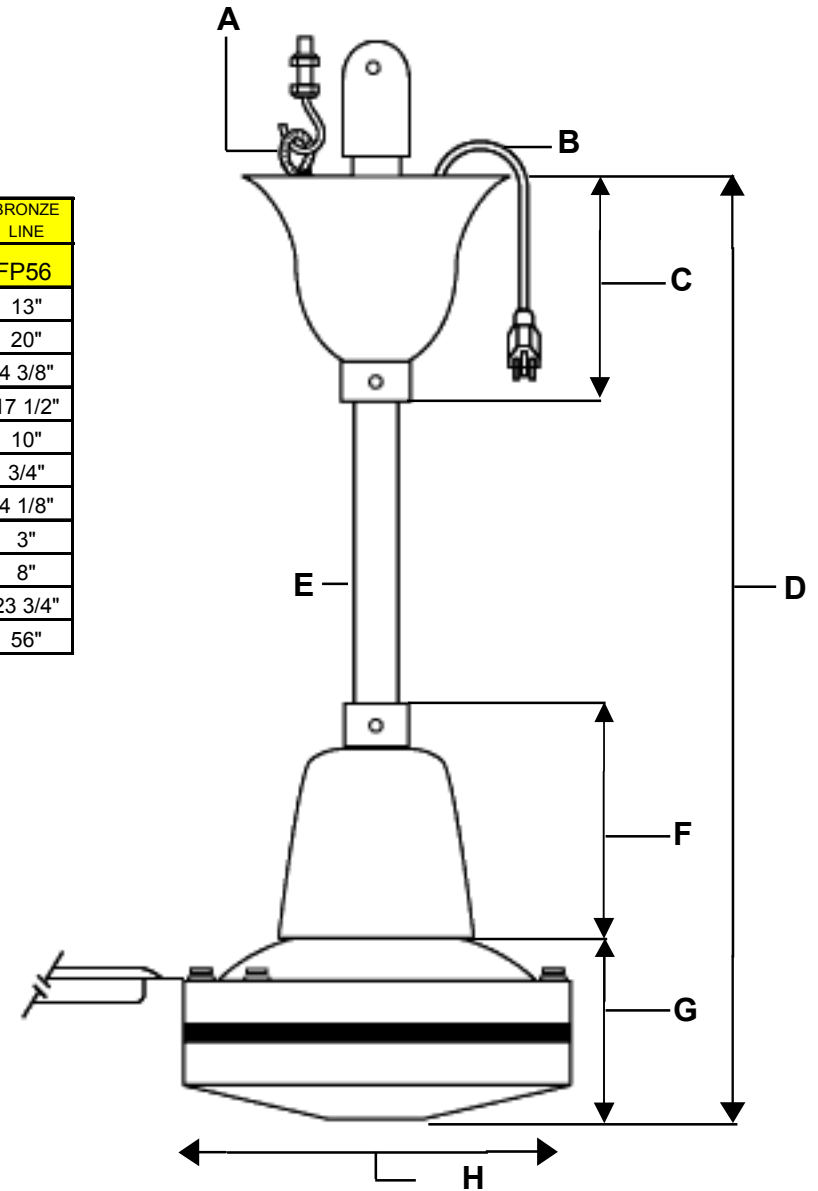

## Ceiling Fan Dimensions

FEATURE	MODEL NUMBER								
	PLATINUM LINE	GOLD LINE	GOLD LINE	GOLD LINE	SILVER LINE	SILVER LINE	SILVER LINE	SILVER LINE	BRONZE LINE
	190A	160F	160C	136F	60F	60C	48F	48C	FP56
A. Safety Cable (6)	n/a	13"	13"	7"	13"	13"	13"	13"	13"
B. Cord/Lead Wires (1) (2)	16"	16"	20"	20"	20"	20"	20"	20"	20"
C. Top Canopy	5 3/4"	4 3/8"	4 3/8"	4 3/8"	4 3/8"	4 3/8"	4 3/8"	4 3/8"	4 3/8"
D. Top to Bottom Length	19"	18 3/4"	18 3/4"	15"	18 3/4"	18 3/4"	18 3/4"	18 3/4"	17 1/2"
E. Downrod Length (4)	10"	10"	10"	8"	10"	10"	10"	10"	10"
E. Downrod Diameter	1"	1"	1"	1"	3/4"	3/4"	3/4"	3/4"	3/4"
F. Bottom Canopy	4 3/8"	4 3/8"	4 3/8"	4 3/8"	4 1/8"	4 1/8"	4 1/8"	4 1/8"	4 1/8"
G. Depth of Motor Housing	3 1/2"	3"	3"	3"	3"	3"	3"	3"	3"
H. Width of Motor Housing	8"	8"	8"	7"	8"	8"	8"	8"	8"
I. Blade Length (3) (4) (5)	26"	23 3/4"	23 3/4"	15"	23 3/4"	23 3/4"	20 1/2"	20 1/2"	23 3/4"
J. Diameter/Sweep	60"	56"	56"	36"	56"	56"	48"	48"	56"

- (1) Cords/Lead Wires/Safety Cables measured from top of downrod.
- (2) Models 190A and 160F feature cord and plug. All other models have wire leads.
- (3) Models 60C, 48C and 160C feature straight blades. All other models have curved tip blades.
- (4) Model 190A also available with 18" downrod and/or straight blades (56" diameter).
- (5) Blade bracket included in measured length.
- (6) Safety Cable standard on all models except Model 190A.